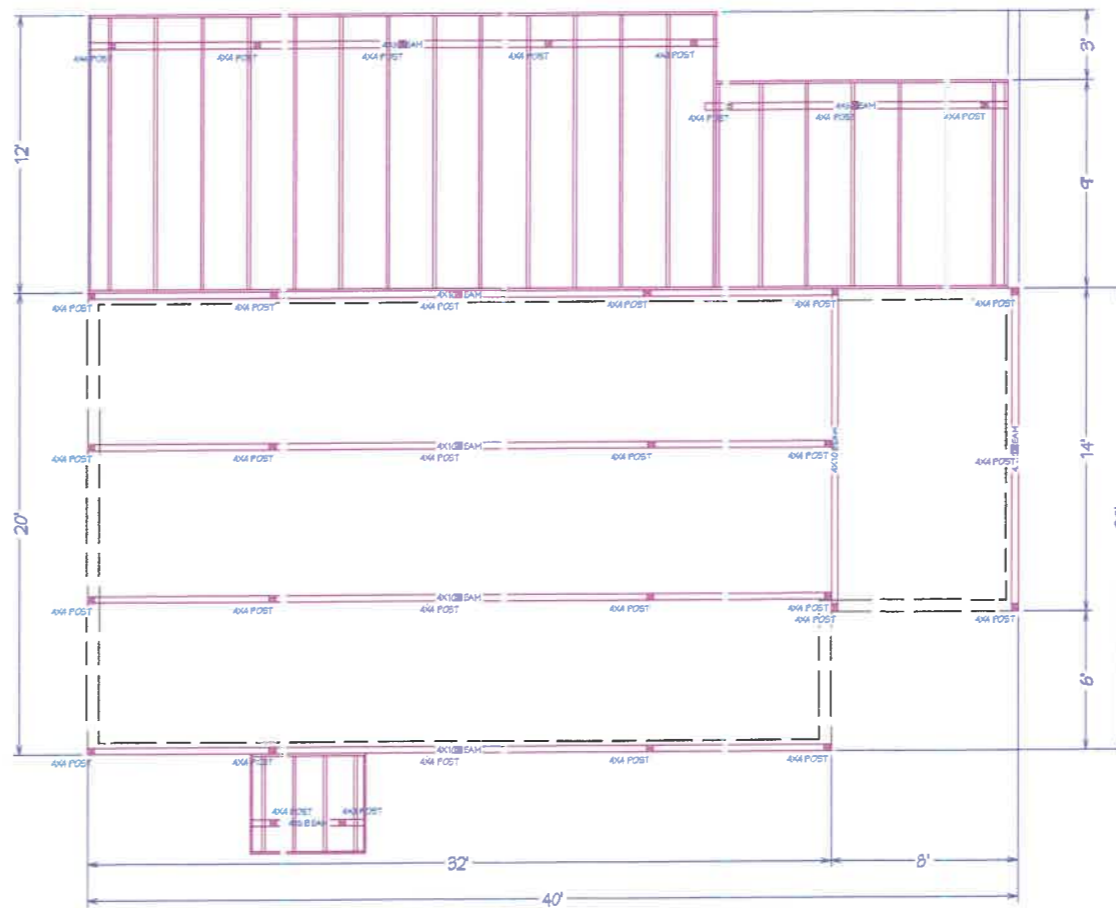

RECEIVED
 JUL 26 2023

Kittitas County CDS

RECEIVED
 JUL 26 2023

Kittitas County CDS

RECEIVED
 JUL 20 2011
 Kititas County CDS

RECEIVED
 JUL 26 2023
 Kittitas County CDS

LIVING AREA
752 SQ FT

RECEIVED
JUL 26 2023
Kittitas County CDS

RECEIVED
 JUL 26 2023
 Kittitas County CDS

Elevation 1

Elevation 2

Elevation 3

Elevation 4

RECEIVED
JUL 26 2023
Kittitas County CDS